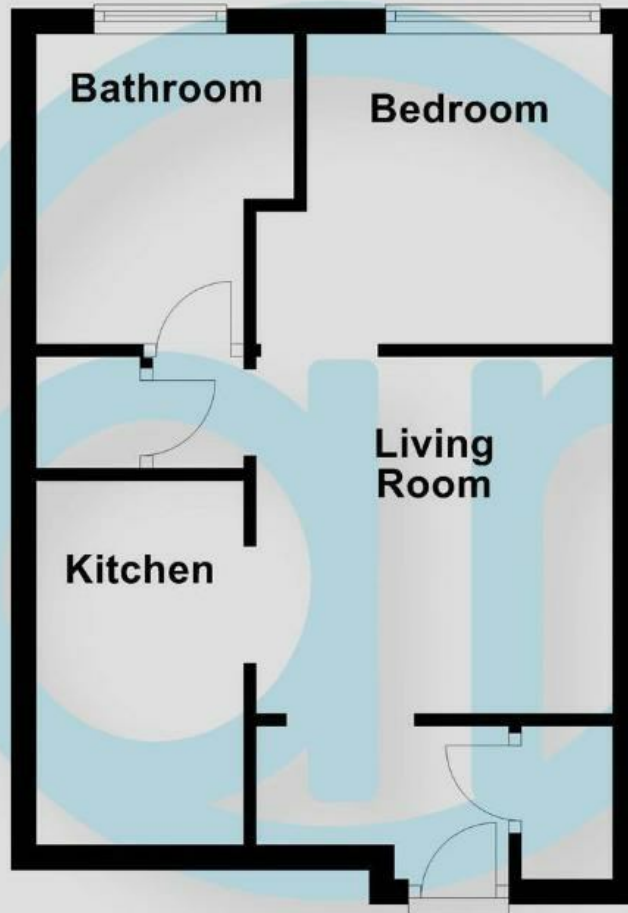

Floor Plan

Aspire Residential | Goring-by-Sea

28 Goring Road
Goring-by-Sea
Worthing
BN12 4AD
Telephone: 01903 259 961
Email: info@aspireresidential.co.uk

Aspire Residential | Durrington / Salvington

5 Selden Parade
Salvington Road
Worthing
BN13 2HL
Telephone: 01903 910 424
Email: enquiries@aspireresidential.co.uk

Aspire Residential and Aspire Residential Estate Agents are trading names of Aspire Residential Sales Limited, a Company registered in England and Wales with registration number 11659289. VAT No. 317450614

IMPORTANT NOTICE TO PURCHASERS: We endeavour to make our sales particulars accurate and reliable, however, they do not constitute or form part of an offer or any contract and none is to be relied upon as statements of representation or fact. The services, systems and appliances listed in this specification have not been tested by us and no guarantees as to their operating ability or efficiency are given. All measurements have been taken as a guide to prospective buyers only, and are not precise. If you require clarification or further information on any points, please contact us, especially if you are traveling some distance to view.